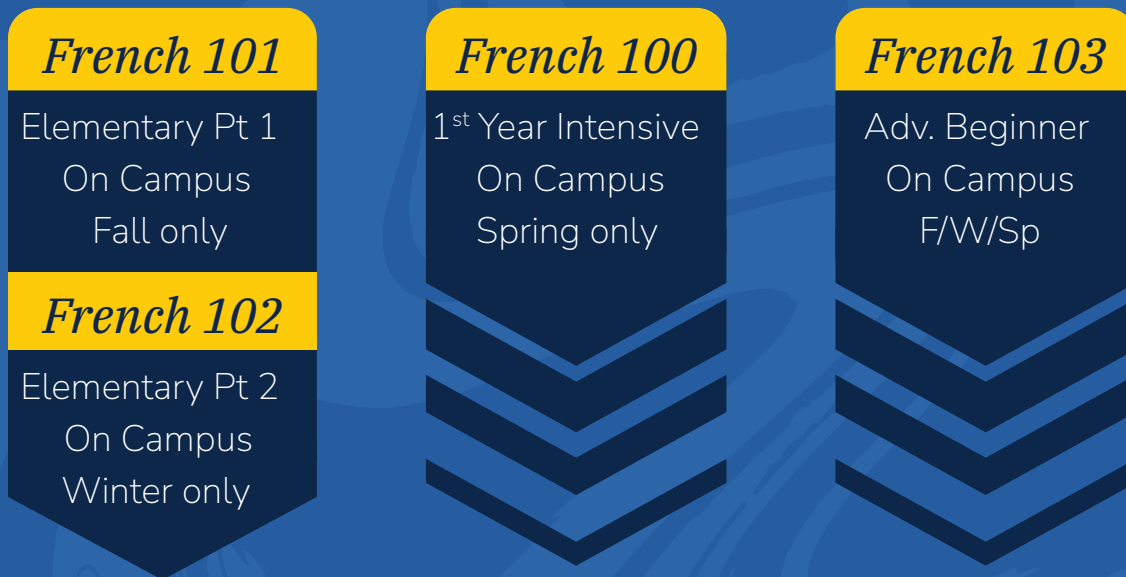

STUDY FRENCH TO COMPLETE THE LSA LANGUAGE REQUIREMENT!

If you have no previous experience with French, start at French 101 or 100. If you previously studied French, you must take the French placement test and start with the course in which the test places you.

NOTE: Availability of these courses, on campus and abroad, is subject to change.

After completing the appropriate path above, you may select one of the following paths to complete your LSA Language Requirement on campus or abroad.