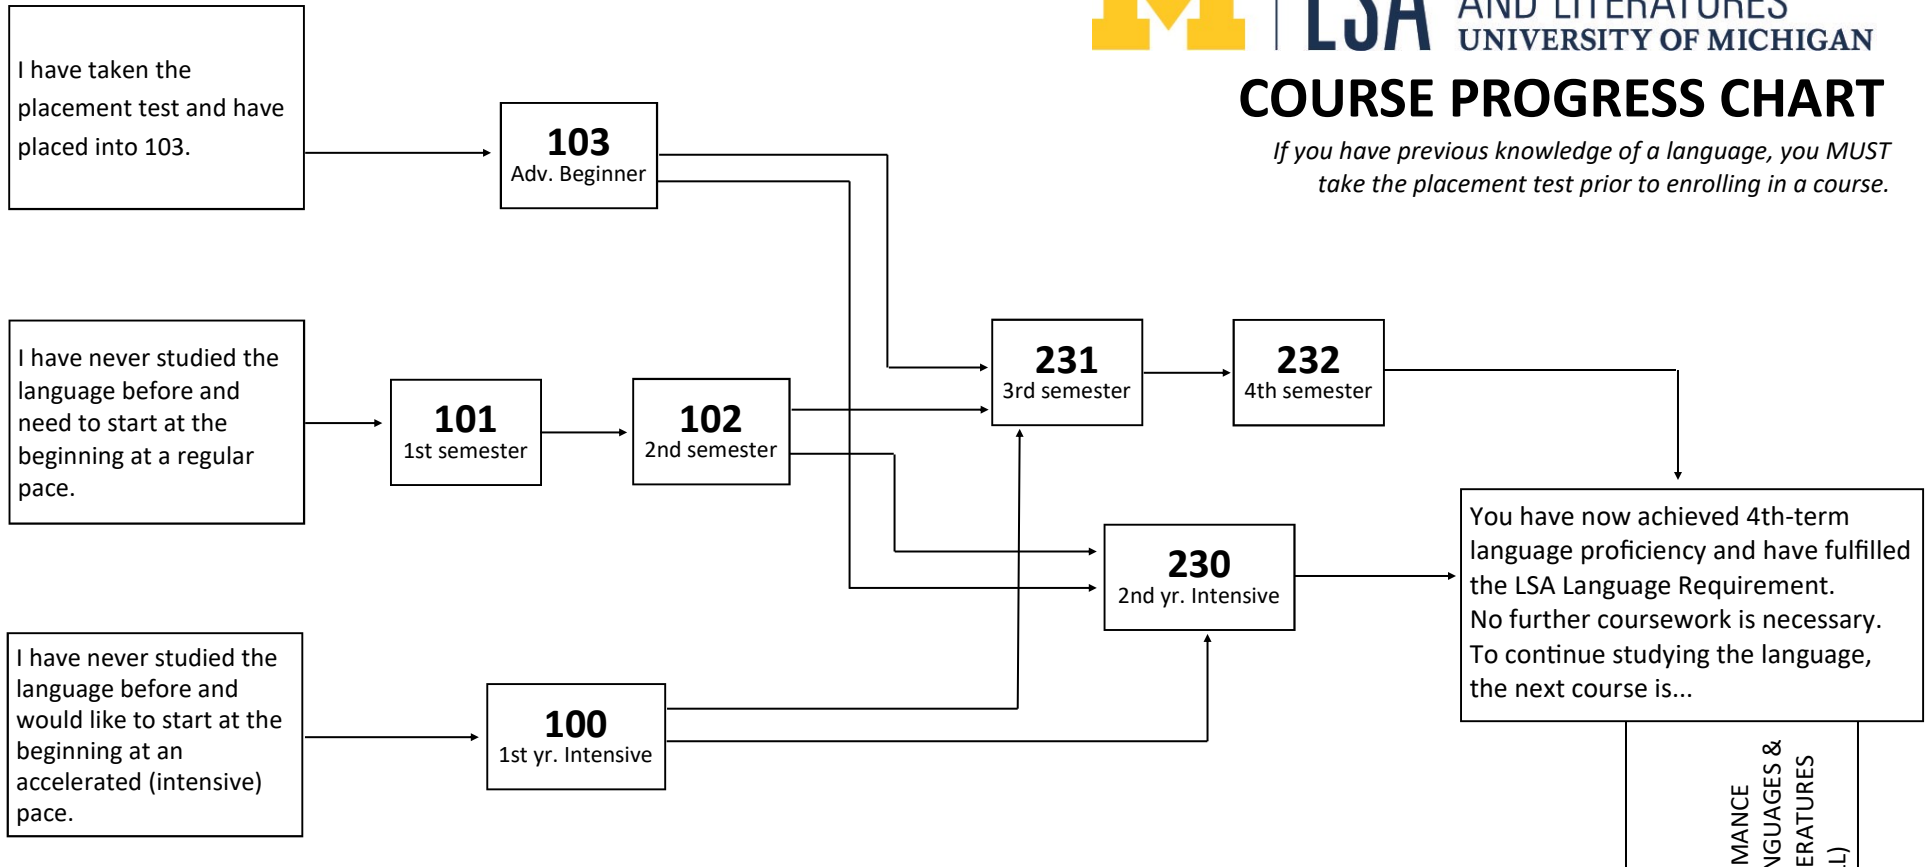

COURSE PROGRESS CHART

If you have previous knowledge of a language, you MUST take the placement test prior to enrolling in a course.

ITALIAN

FRENCH

PORTUGUESE

SPANISH

ROMANCE LANGUAGES & LITERATURES (RLL)

If you have achieved 4th-term language proficiency, you have satisfied the prerequisite for study in Italian.

Begin Major or Minor
Any course Italian 235+

Begin Major or Minor
French 235

If you have achieved 4th-term language proficiency, you have satisfied the prerequisite for study in Portuguese.

Begin Minor
Any course Portuguese 287+

Portuguese 280 (also counts towards minor)

Spanish 277 or 278

Begin Major or Minor
Any course Spanish 279+

Prerequisites will depend on the two languages that you choose to study as part of your RLL Major.